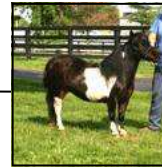

**Evans Southern Belle**

30.25 Solid Chestnut

**LTDS SPICY CINNAMON**

Producer 36.00 Silver Chestnut

**Evans Southern Baron**

28.50 Solid Sorrel

**Evans Meggan (1987)**

29.00 Blue Roan Pinto