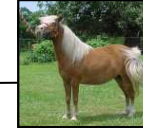

**SAMPLES WENDY**

Producer 36.00 White-blue eyed

**LTDS TWO-TONE TRIGGER**

Gr Ch, Producer 35.00 Red Overo

**LTDS Cinnamon Candy**

37.00 Solid Chestnut

**Dell Teras Red Baron**

31.00 Solid Sorrel