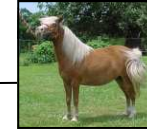

LTDS Cinnamon Candy
37.00 Solid Chestnut

Dell Teras Red Baron

31.00 Solid Sorrel