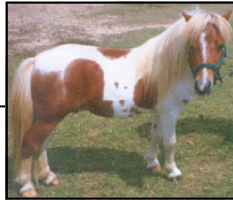

**Big Boulder Day Of Passion**  
32.00 Red Roan Pinto

**Fallen Stars Little Lady**  
06/04/2001 AMHA / AMHR  
Solid Bay

**MAR JA COMMANCHE**

Producer Grand  
Champion Halter Mare;  
World Show Grand  
Champion Mare;  
Reserve Champion  
Mares  
30.00 Solid Bay