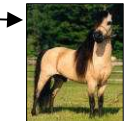

Komokos Mountain Boy
30.50 Solid Sorrel

Komokos Sally
31.00 Dapple Grey

Little Kings Reflection
30.00 Dapple Grey

Little Kings Fascination
32.00 Solid Buckskin

BOONES LITTLE BUCKEROO
Nat'l Gr Ch Sr Stallion & Producer

KOMOKOS LOVE LACE
Producer 31.50 Solid Chestnut

**Volcano Light
Van't Huttenest**
29.25 Chestnut Pinto

Jefferson Halls Rosie (1982)
32.50 Solid Black

Komokos Wine Cooler
28.00 Sorrel Pinto

Blantons Firecracker
32.00 Red Roan

Small Venture Bantam
31.00 Solid Black

BOND CELEBRATION FB
Reserve National Champion
Senior Mare 33.00 Solid Bay

Mustardseeds Alleluia
30.50 Sorrel Pinto

Fallen Stars Fantasia
31.00 Solid Black

**GOLD
MELODY BOY**

**DELL TERAS
MOON MAN**