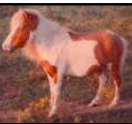

Komokos Mountain Boy
30.50 Solid Sorrel

Komokos Sally
31.00 Dapple Grey

Little Kings Reflection
30.00 Dapple Grey

Little Kings Fascination
32.00 Solid Buckskin

BOONES LITTLE BUCKEROO
Nat'l Gr Ch Sr Stallion & Producer

KOMOKOS LOVE LACE
Producer 31.50 Solid Chestnut

**Volcano Light
Van't Huttenest**
29.25 Chestnut Pinto

Jefferson Halls Rosie (1982)
32.50 Solid Black

Komokos Wine Cooler
28.00 Sorrel Pinto

Blantons Firecracker
32.00 Red Roan

Small Venture Bantam
31.00 Solid Black

BOND CELEBRATION FB
Reserve National Champion
Senior Mare 33.00 Solid Bay

Mustardseeds Alleluia
30.50 Sorrel Pinto

Fallen Stars Fantasia
31.00 Solid Black

**GOLD
MELODY BOY**

**DELL TERAS
MOON MAN**